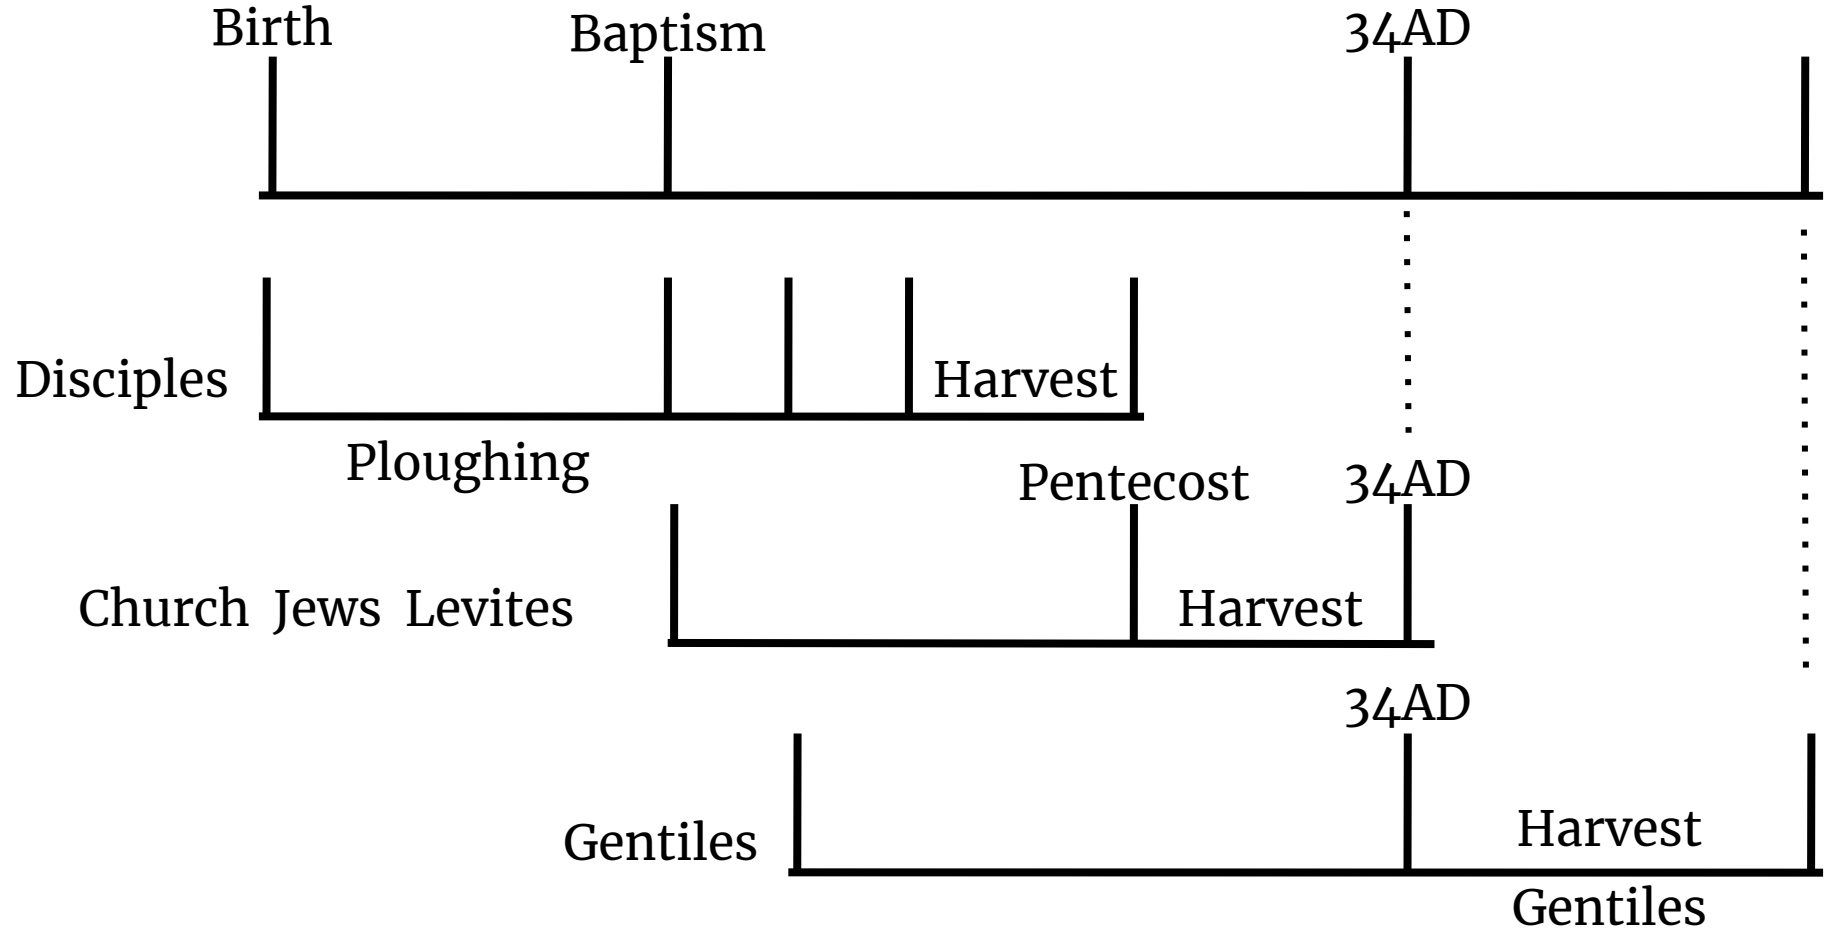

The History of Ancient Israel

Ancient Israel
GL=Canaan

=

Modern Israel
GL=United States

Two Parts to Ancient Israel

Comparing Ancient/Modern Israel

History of Christ = History of 144K

- End of Ancient Glorious Land | End of Modern glorious land
- Begin to be laid out at the end of Germany

4 Dispensations

Millerite Line

Right hand of God

The Repeating Pattern

3 Distinct Calls from Ezra

3 Groups Called In Time of Christ

Transferring to Another Messenger

Ploughing Message of John

The Disciples/Priest and the Great Test