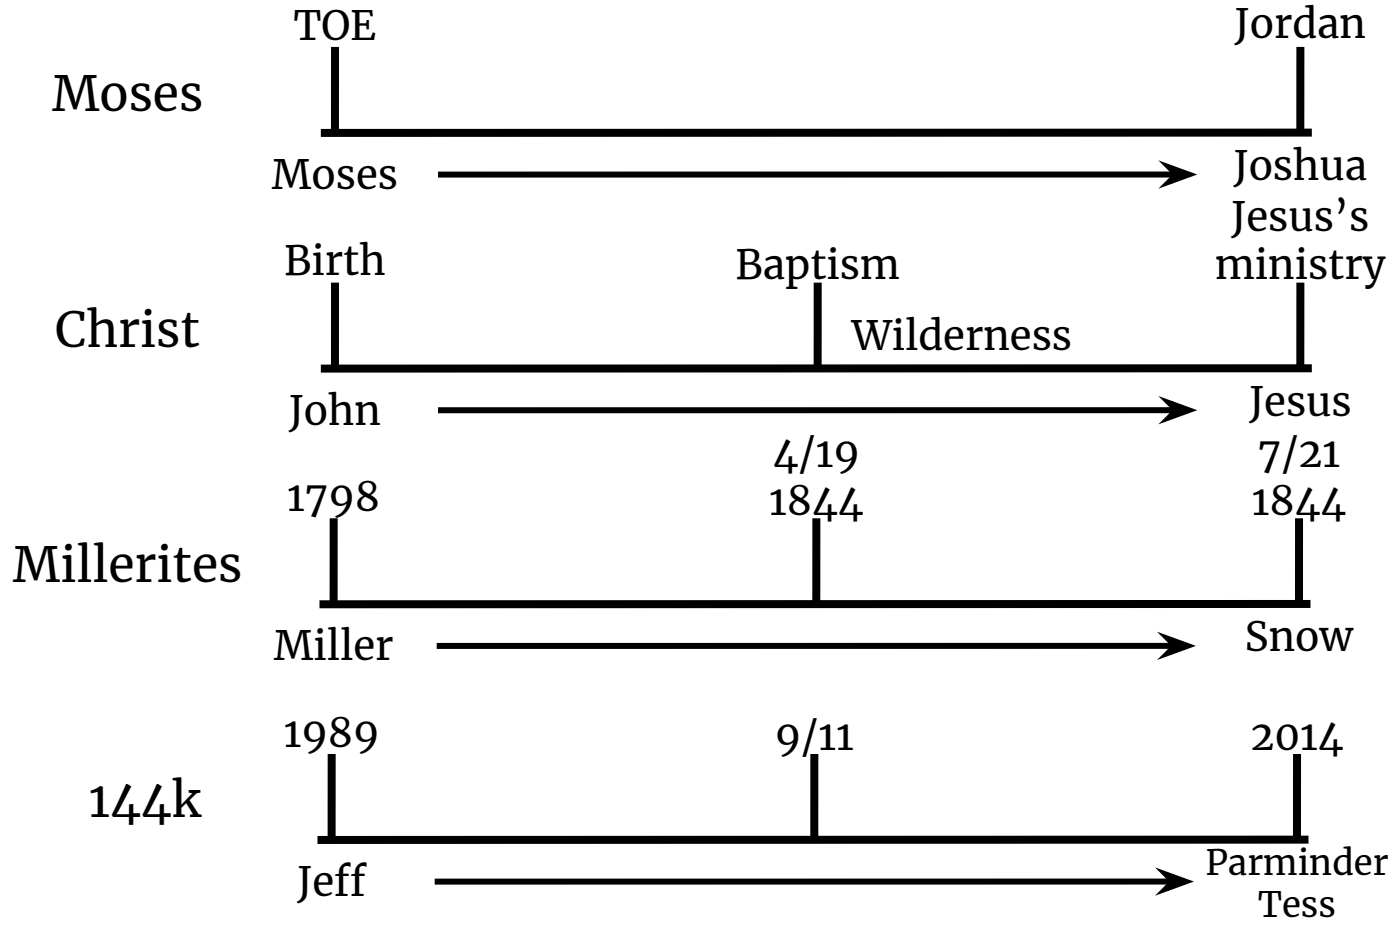

The History of Ancient Israel

Ancient Israel
GL=Canaan

=

Modern Israel
GL=United States

Two Parts to Ancient Israel

Comparing Ancient/Modern Israel

History of Christ = History of 144K

- End of Ancient Glorious Land | End of Modern glorious land
- Begin to be laid out at the end of Germany

4 Dispensations

Millerite Line

Right hand of God

The Repeating Pattern

3 Distinct Calls from Ezra

3 Groups Called In Time of Christ

Transferring to Another Messenger

Ploughing Message of John

The Disciples/Priest and the Great Test